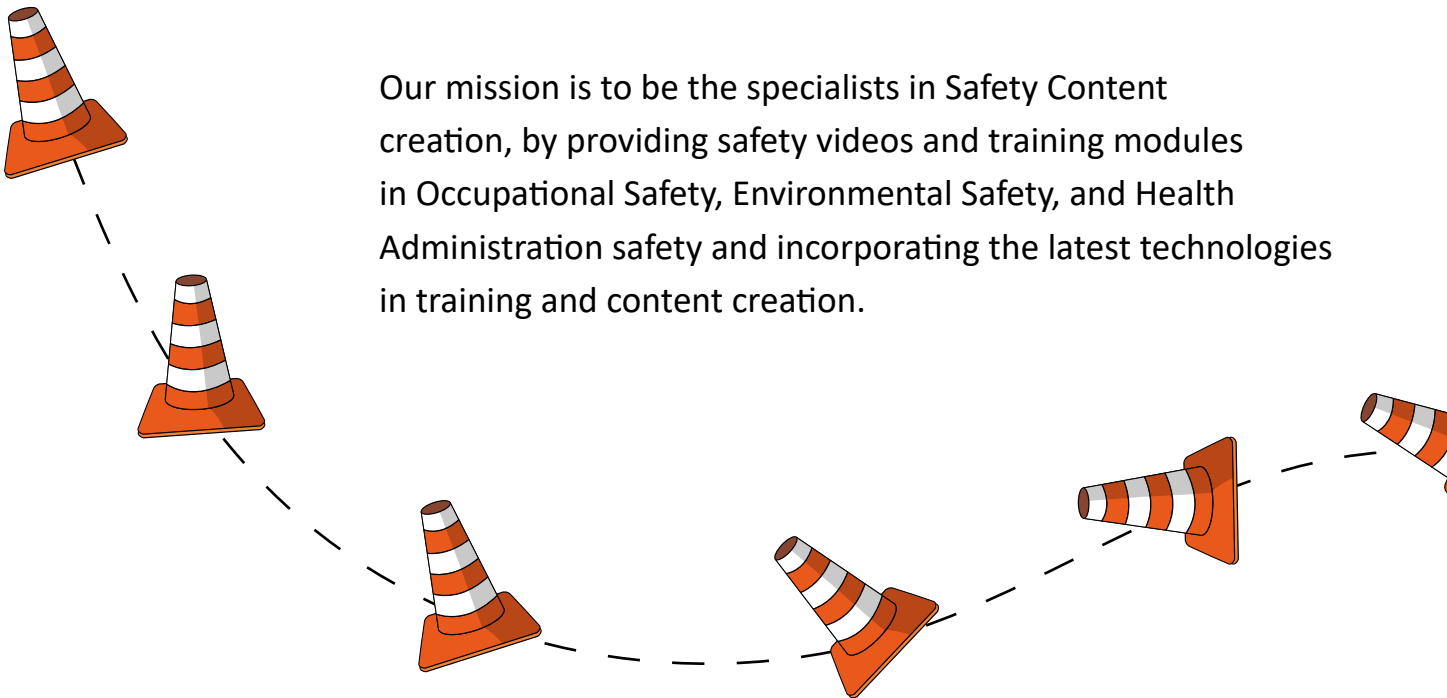

## ABOUT

3DAnimation.in is a renowned Animation Studio from the house of EFFE CONSULTANCY PRIVATE LIMITED, providing an array of multiple animation video services in different industrial sectors.

3DAnimation.in offers services such as business, commercial, technical and training animation videos. We create 3D Safety Animated videos to deliver a powerful learning experience among the employees in High Hazard Industries. Safety videos and EHS training content illustrate and recreate into videos to ensure workplace safety. Animated Safety videos have improved the training standards. Our company safety videos include Fire Safety, Electrical Safety, Road Safety, Construction Safety and Work at Height Safety, PPE videos, Machine environment safety, Air and Health Safety, Material Handling Safety, Chemical Safety, Near Miss and Incident Re-creation.

We guarantee the highest quality outcome on the Safety video to ensure personal and environmental safety for your employees and contractors.

## VISION

Our Vision is to create Safety Videos across the industries covering all the Safety guidelines and topics to ensure and help companies achieve zero accidents.

## MISSION

Our mission is to be the specialists in Safety Content creation, by providing safety videos and training modules in Occupational Safety, Environmental Safety, and Health Administration safety and incorporating the latest technologies in training and content creation.